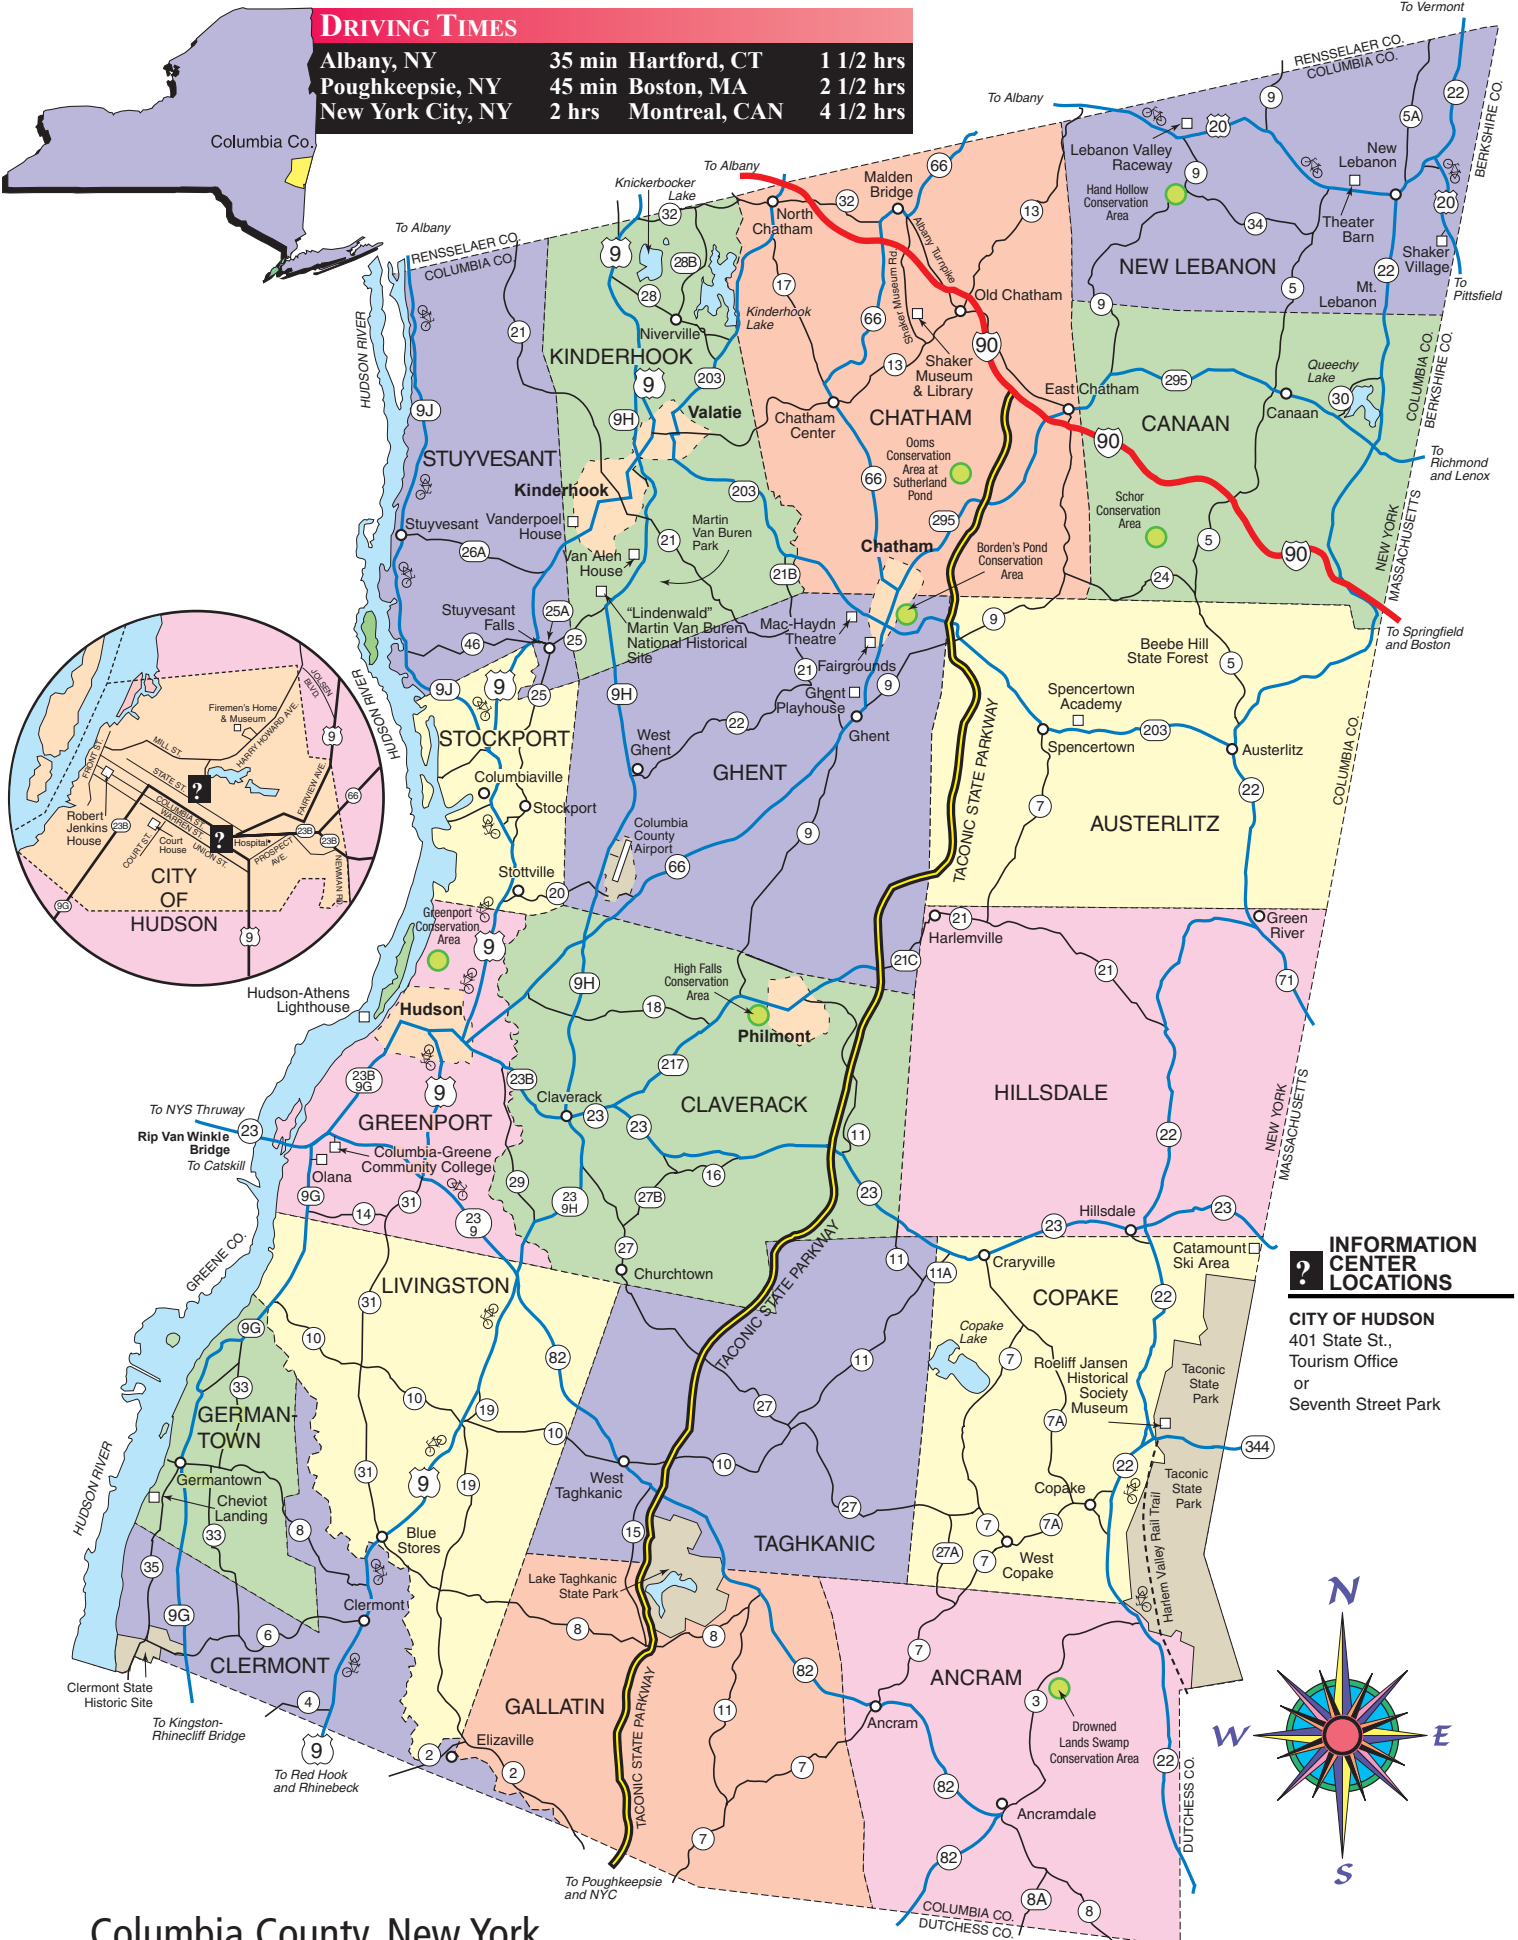

DRIVING TIMES

Albany, NY	35 min	Hartford, CT	1 1/2 hrs
Poughkeepsie, NY	45 min	Boston, MA	2 1/2 hrs
New York City, NY	2 hrs	Montreal, CAN	4 1/2 hrs

INFORMATION CENTER LOCATIONS

2 CITY OF HUDSON
401 State St.,
Tourism Office
or
Seventh Street Park

Columbia County, New York
Map used with permission from AAA Hudson Valley.